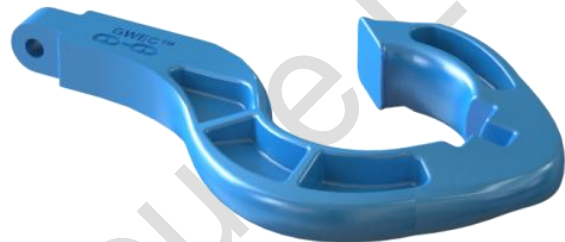

J Chasers

(Product Code STDR - 8000)

(Product Code STDR - 8001)

Griffin-Woodhouse J Chasers are available in standard or J-Lock models. Hard facing is available on request. SWLs as detailed below -

Model	Dimensions (mm)						SWL (T)
	A	B	C	D	E	F	
STDR - 8000 - 130	1702	422.5	762	546	121	99	130
STDR - 8000 - 150	1828	457	822	584	130	102	150
STDR - 8000 - 250	1575	422.5	762	546	175	132	250
STDR - 8001 - 250	1575	422.5	762	130	175	132	250